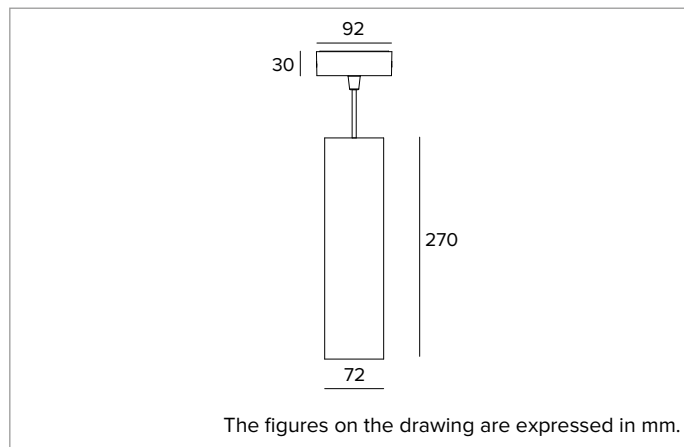

1T9795EL | LABEL 7 - Suspension

LED suspension fixture for direct light emission powered by mains voltage

		4000K	H(m)	D(m)	Emax(lx)
		Ra90		27°	
Fixture Power	12W	1	0.49	3984	
Source Flux	1569lm	2	0.98	996	
Fixture Flux	1081lm	3	1.47	443	
Efficacy	93lm/W	4	1.96	249	
TS1872	Imax=2539cd/klm	Imax	3984cd	5	2.45

Colour and finish: Plaster white

Dimensions: D=72mm

Weight: 1.26Kg

Degree of protection: IP20

ELECTRICAL CHARACTERISTICS

Electronic ON-OFF version with the power supply integrated in the body of the fixture. Luminaire compliant with EN 60598-2-22 for power supply from a centralised emergency system CPSS (Central Power Supply System), not incorporated in the luminaire - high risk areas excluded. The default power and flux are 100% in AC and 100% in DC.